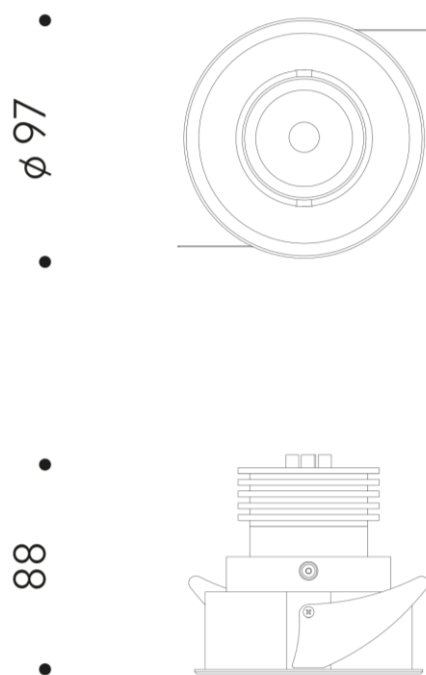

GHORMAN

TESTO

Installation	Recessed
Light source	Led source
Power	12W
Luminous flux	1475 lm
Power supply	220 V
CCT	2700K,3000K,3500K,4000K
Optics	26°/38°/60°
Finish	
More info	More finish on request.

IP40

RG0

ø 92

Made in Italy   