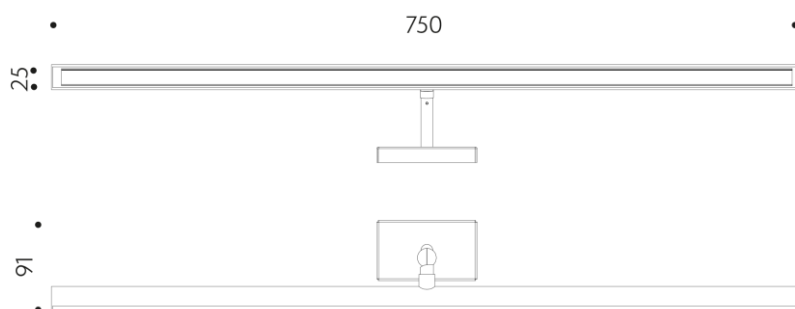

Finish

More info

More finish on request.

IP40

RG0

Made in Italy ● ○ ●