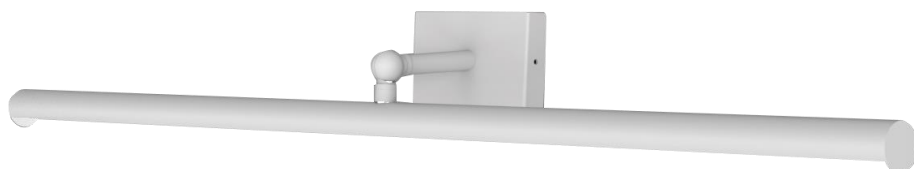

APP NL

Wall mounted applique with downward diffused light emission..
DRIVER INTEGRATED

Installation

Wall/Ceiling

Light source

Strip led source

Power

10W

Luminous flux

960 lm

Power supply

220 V

CCT

2700K,3000K,3500K,4000K

Optics

opal

Finish

More info

More finish on request.

IP40

RG0

Made in Italy ● ○ ●